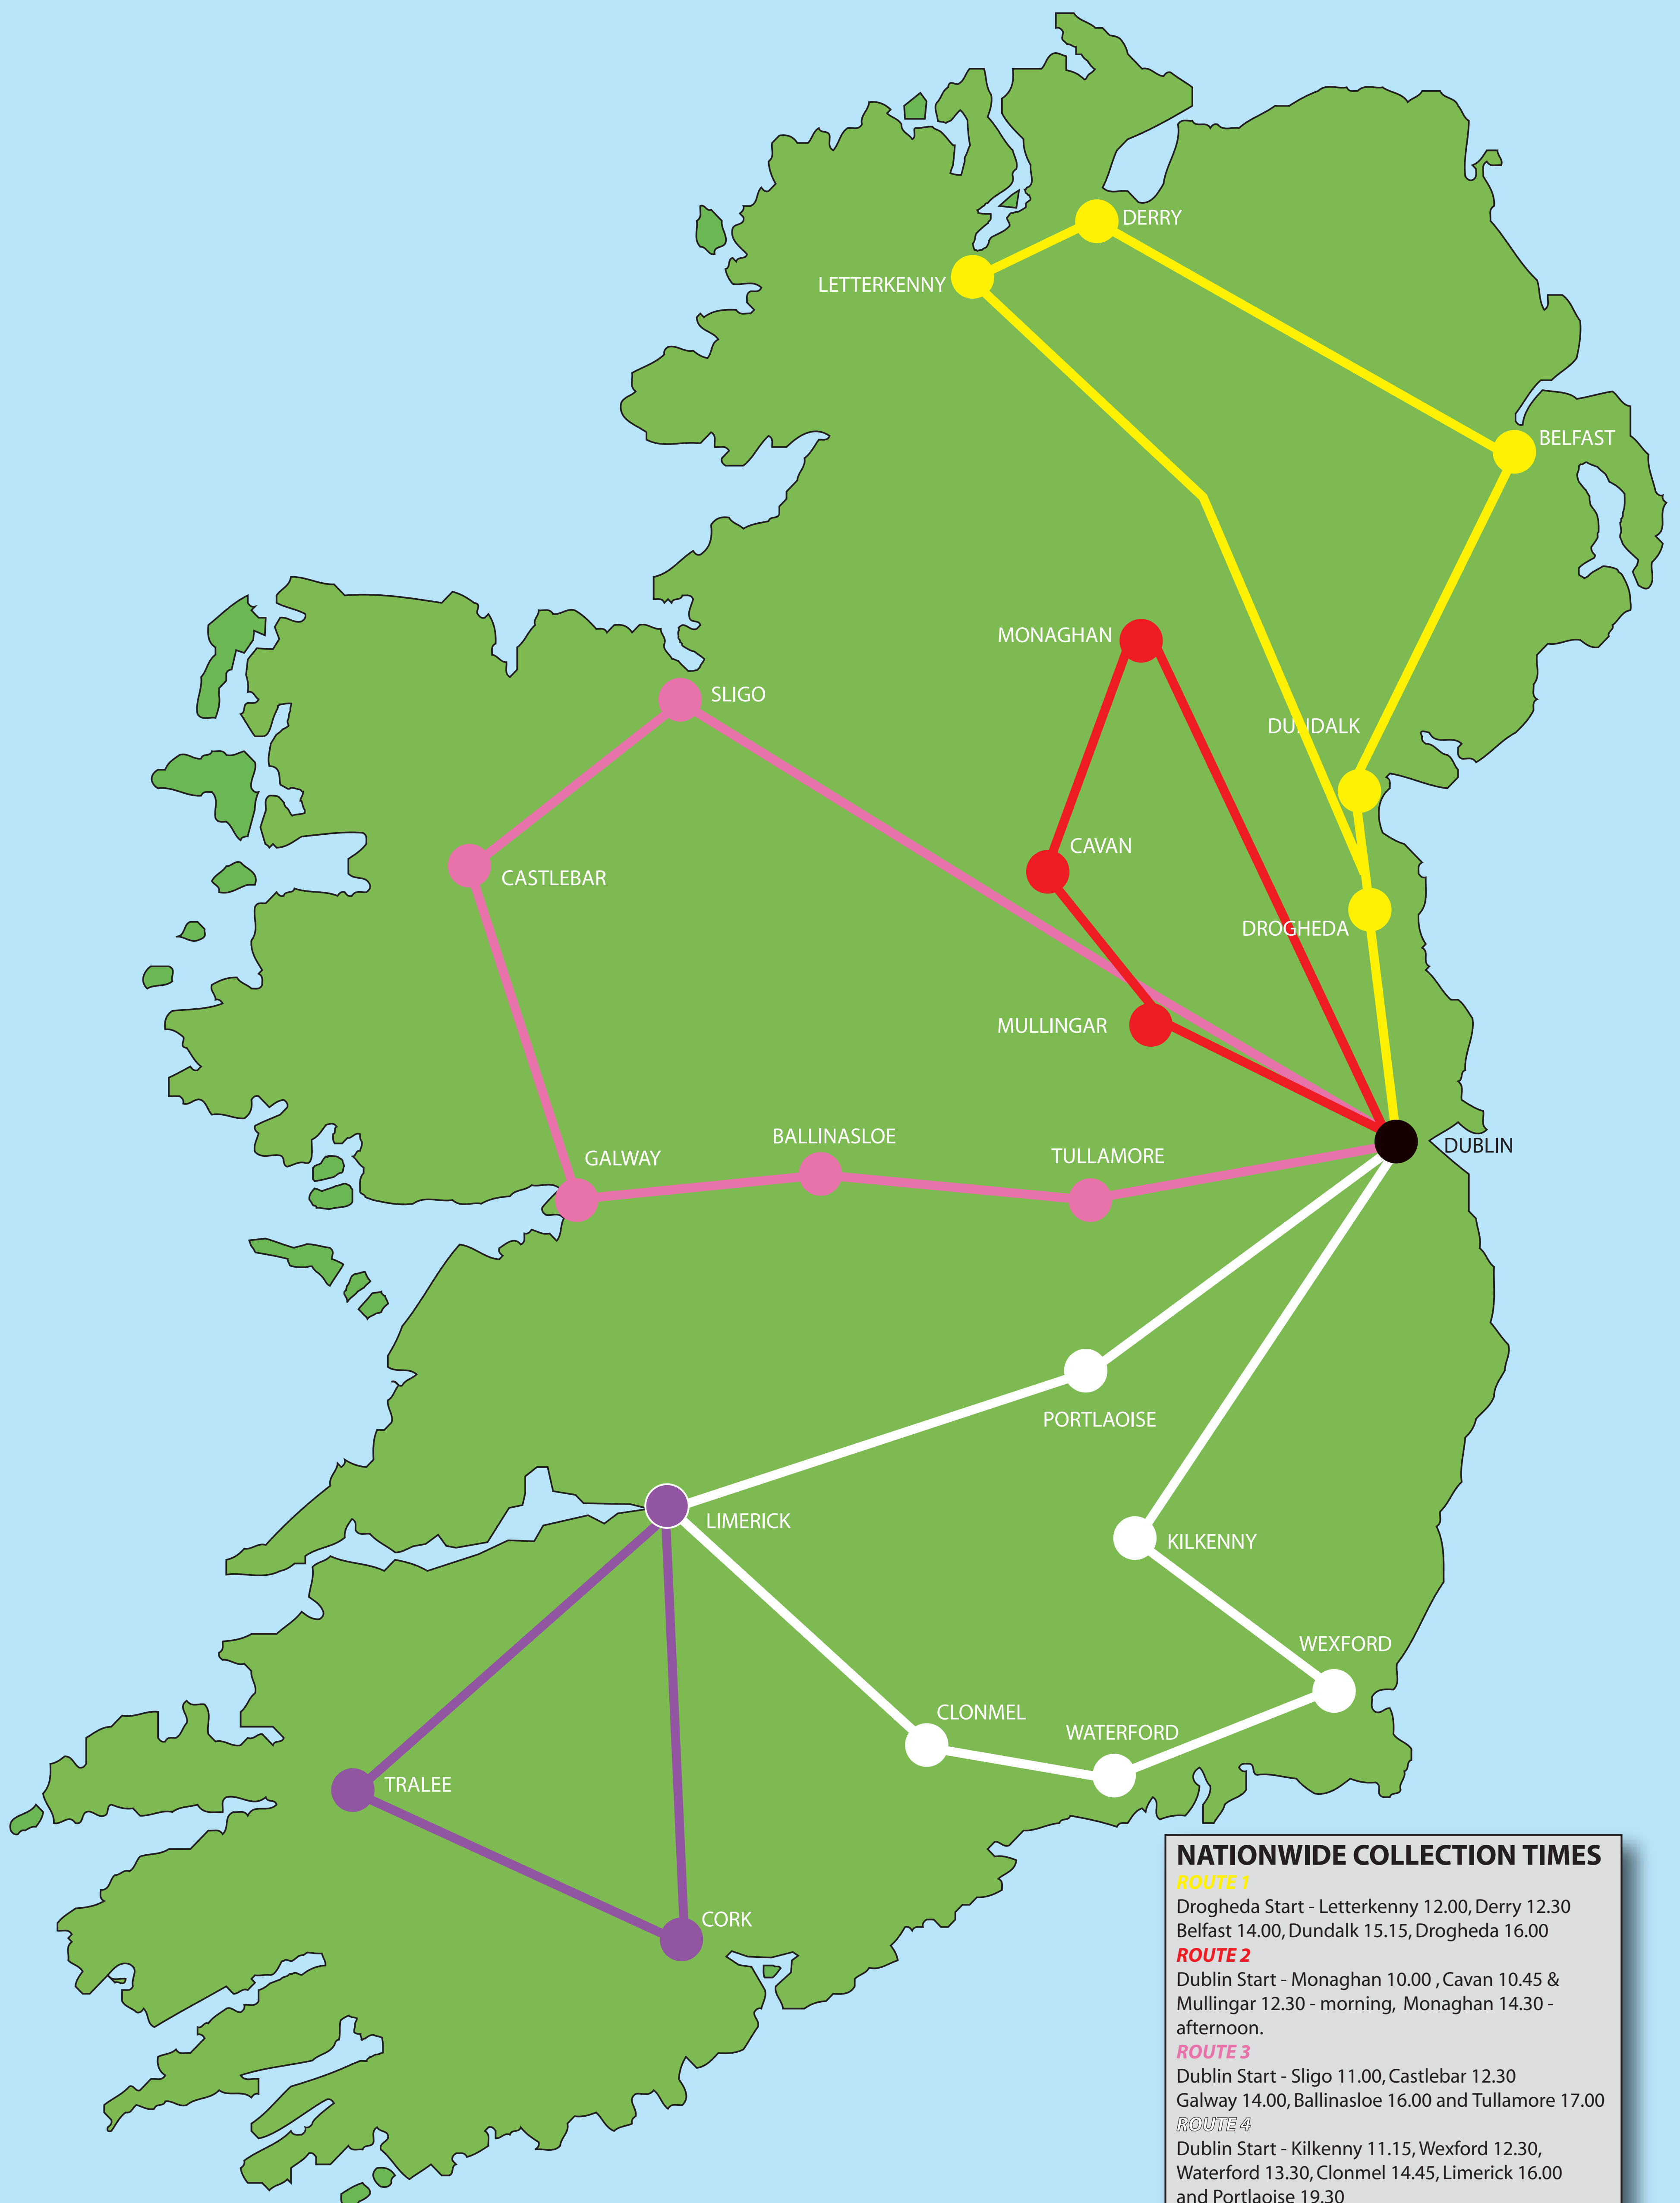

CLAYMON LOGISTICS

NATIONWIDE COLLECTION ROUTES

NATIONWIDE COLLECTION TIMES	
ROUTE 1	Drogheda Start - Letterkenny 12.00, Derry 12.30 Belfast 14.00, Dundalk 15.15, Drogheda 16.00
ROUTE 2	Dublin Start - Monaghan 10.00, Cavan 10.45 & Mullingar 12.30 - morning, Monaghan 14.30 - afternoon.
ROUTE 3	Dublin Start - Sligo 11.00, Castlebar 12.30 Galway 14.00, Ballinasloe 16.00 and Tullamore 17.00
ROUTE 4	Dublin Start - Kilkenny 11.15, Wexford 12.30, Waterford 13.30, Clonmel 14.45, Limerick 16.00 and Portlaoise 19.30
ROUTE 5	Tralee 11.00, Cork 13.30 and Limerick 18.00